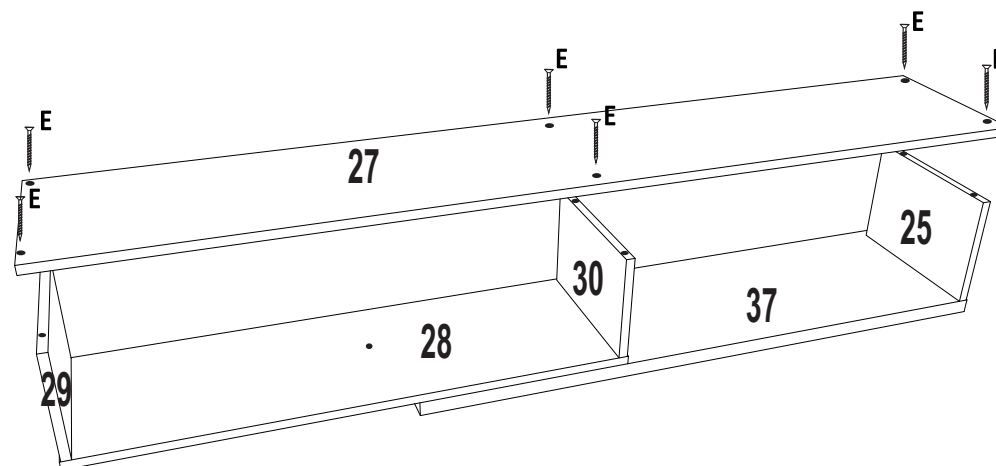

VISTA TRASEIRA

BACK VIEW

VISTA TRASERA