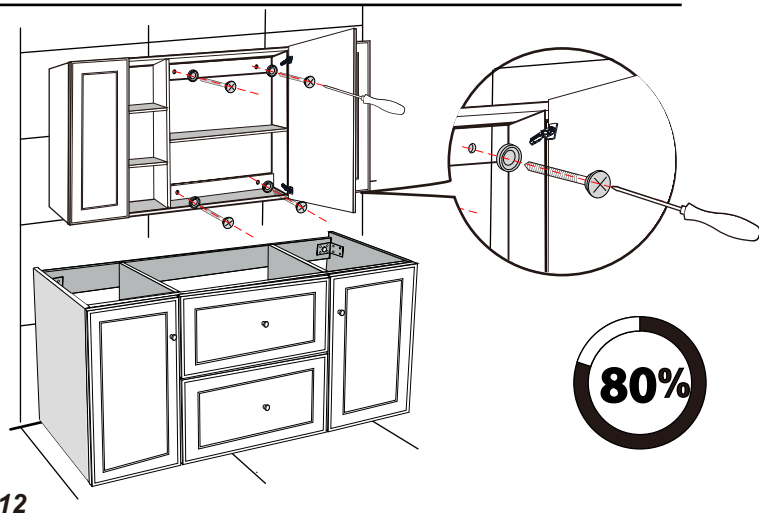

Basin cabinet-MUMUV613-AB YH6500-120CM

Main cabinet -Installation guide

Accessories

Tools

Not included

Installation

7

8

9

10

11

12

Basin -Installation guide