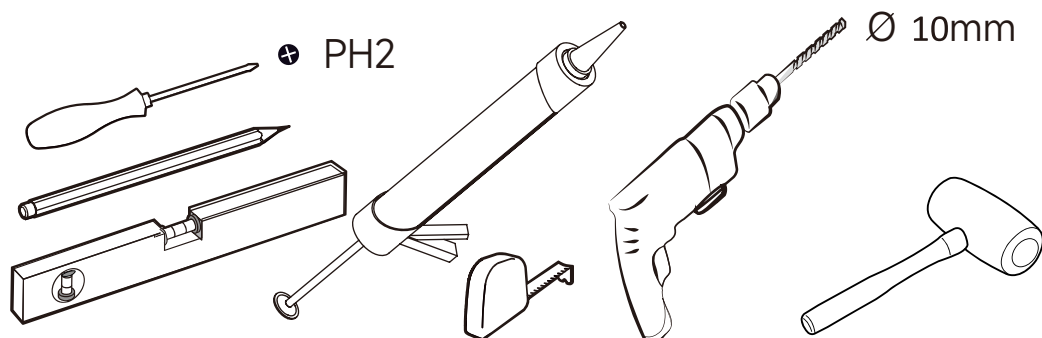

Basin cabinet-MUMUV613-AB YH6500-120CM

Main cabinet -Installation guide

Accessories

Tools

Not included

Installation

7

8