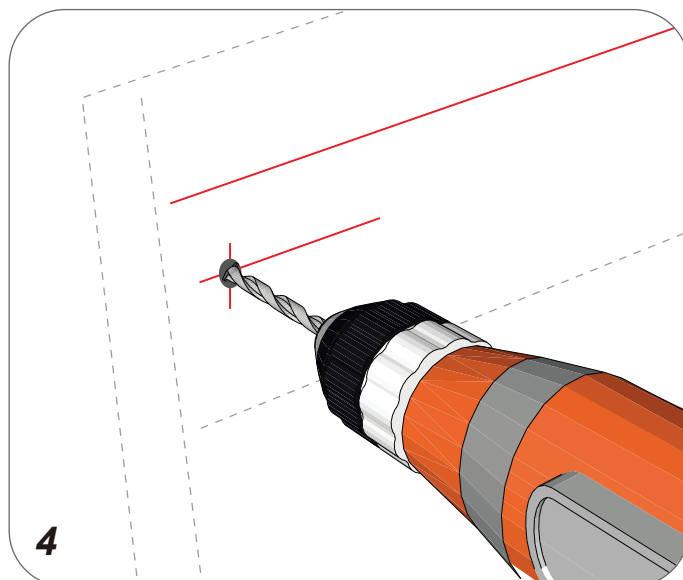

Basin cabinet-MUMUV613-AB YH6500-120CM

Main cabinet -Installation guide

Accessories

Tools

Not included

Installation

7

8