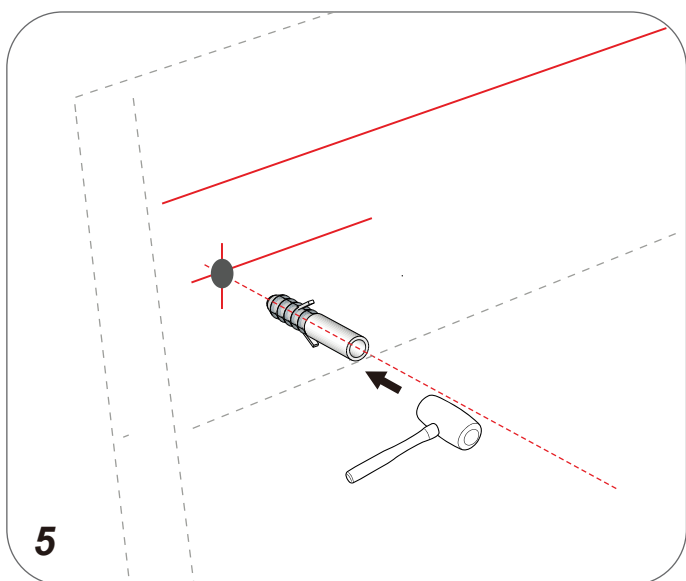

Basin cabinet-MUMUV613-AB YH6500-120CM

Main cabinet -Installation guide

Accessories

Tools

Not included

Installation

7

8