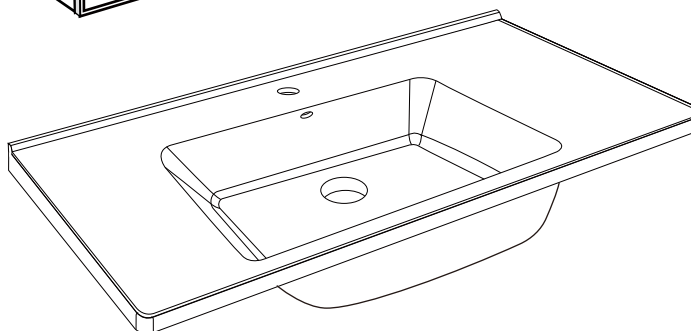

Basin cabinet-MUMUV613-AB YH6500-120CM

Main cabinet -Installation guide

Accessories

Tools

Not included

Installation

7

8