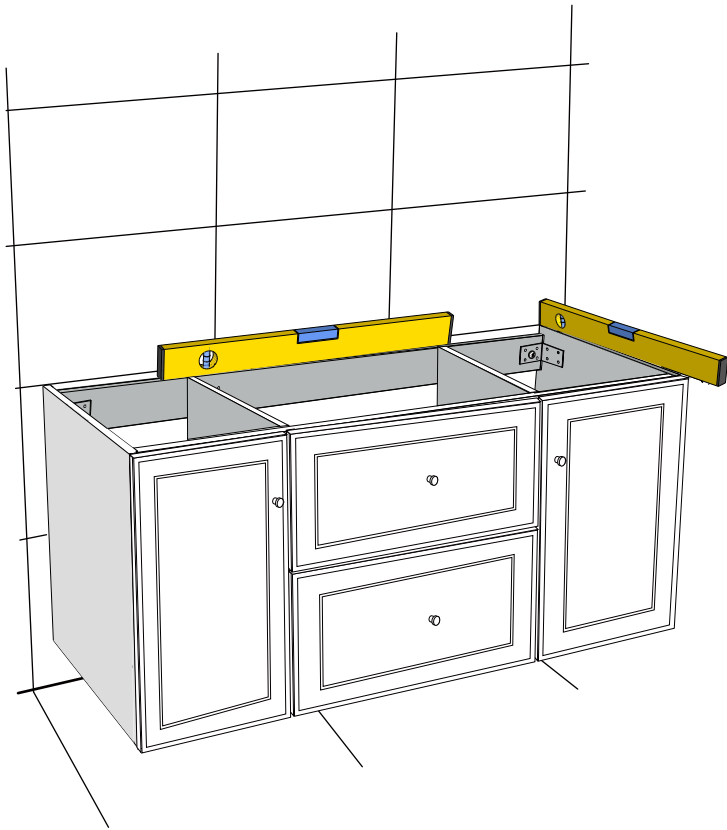

Basin cabinet-MUMUV613-AB YH6500-120CM

Main cabinet -Installation guide

Accessories

Tools

Not included

Installation

7

8

9

10

11

12

Basin -Installation guide