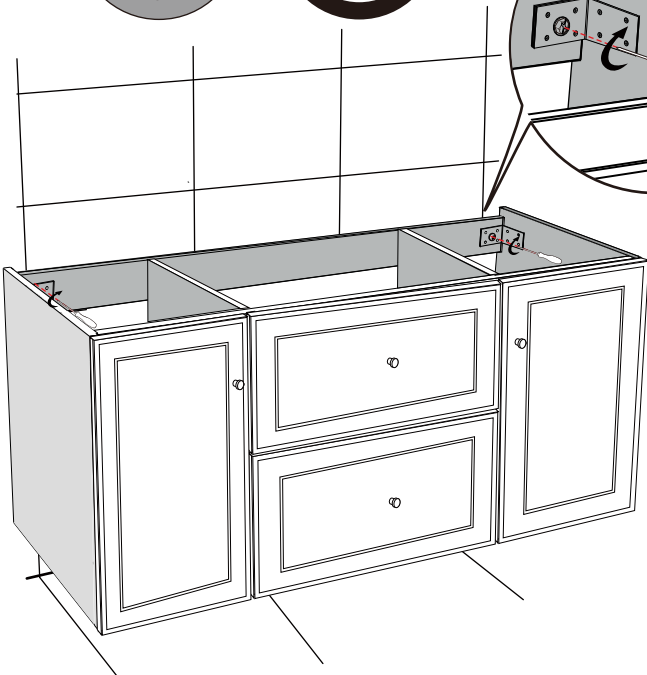

Basin cabinet-MUMUV613-AB YH6500-120CM

Main cabinet -Installation guide

Accessories

Tools

Not included

Installation

7

8

9

10

11

12

Basin -Installation guide