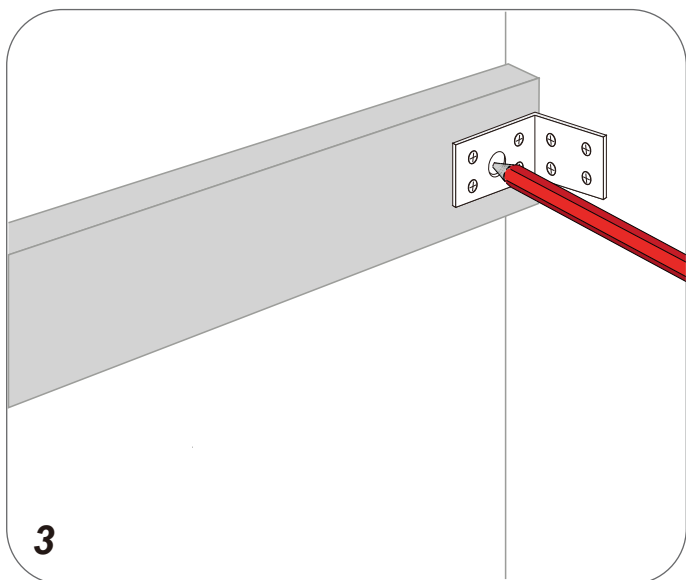

Basin cabinet-MUMUV613-AB YH6500-120CM

Main cabinet -Installation guide

Accessories

Tools

Not included

Installation

7

8

9

10

11

12

Basin -Installation guide