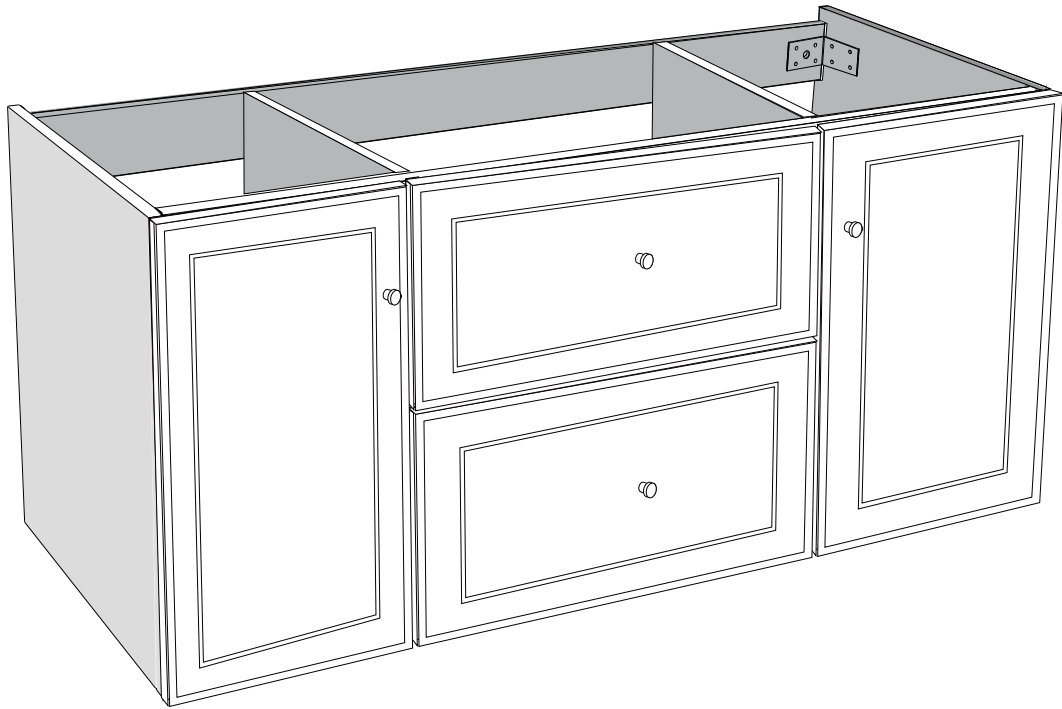

Basin cabinet-MUMUV613-AB YH6500-120CM

Main cabinet -Installation guide

Accessories

Tools

Not included

Installation

7

8

9

10

11

12

Basin -Installation guide