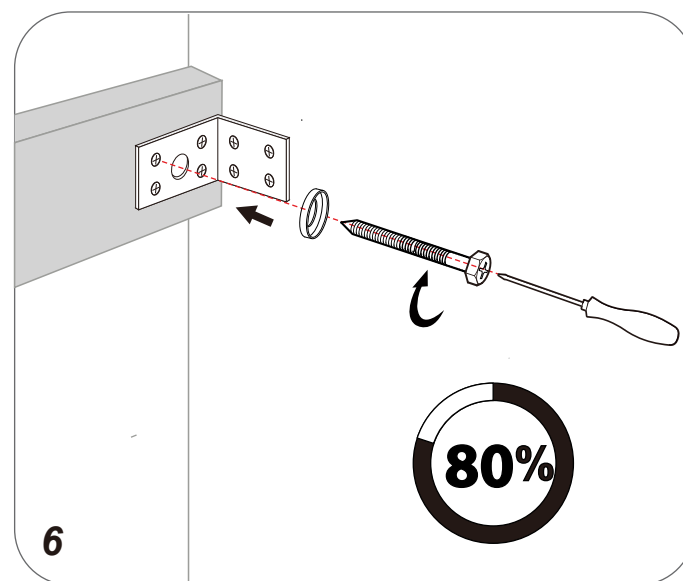

Basin cabinet-MUMUV613-AB YH6500-120CM

Main cabinet -Installation guide

Accessories

Tools

Not included

Installation

7

8