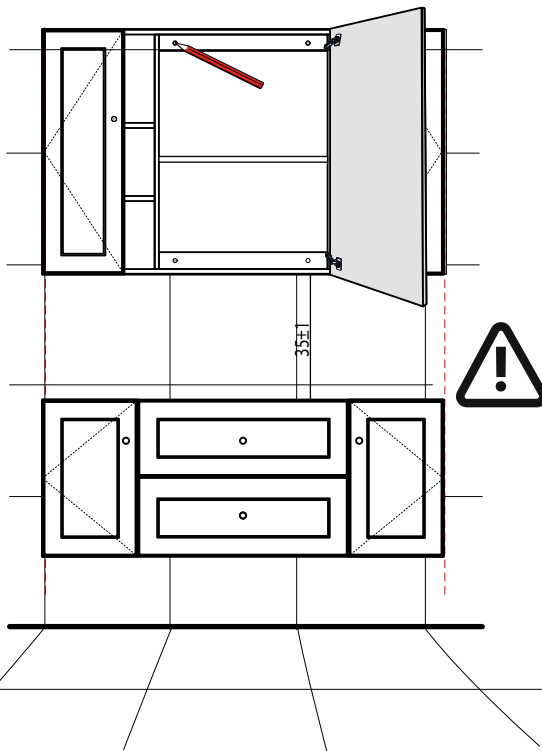

Basin cabinet-MUMUV613-AB YH6500-120CM

Main cabinet -Installation guide

Accessories

Tools

Not included

Installation

7

8

9

10

11

12

Basin -Installation guide