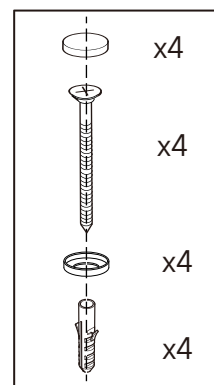

Basin cabinet-MUMUV613-AB YH6500-120CM

Main cabinet -Installation guide

Accessories

Tools

Not included

Installation

7

8