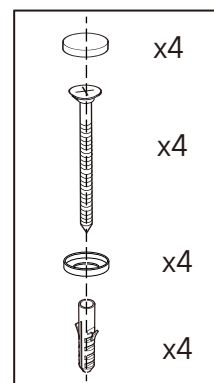

Basin cabinet-MUMUV614-AB YH6513-100CM

Main cabinet -Installation guide

Accessories

Tools

Not included

Installation

7

8

9

10

11

12

80%

13

14

Basin -Installation guide