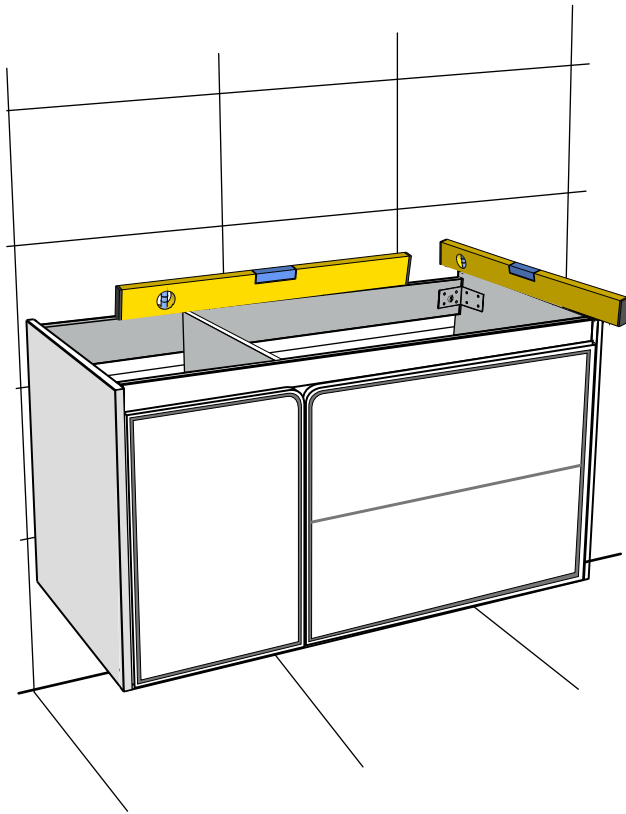

Basin cabinet-MUMUV614-AB YH6513-100CM

Main cabinet -Installation guide

Accessories

Tools

Not included

Installation

7

8

9

10

11

12

80%

13

14

Basin -Installation guide