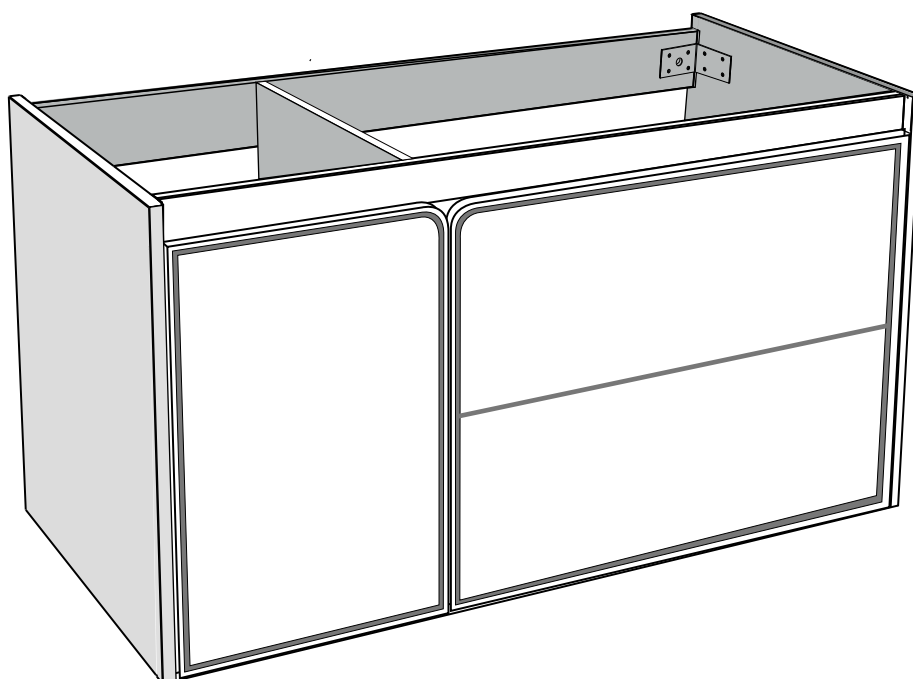

Basin cabinet-MUMUV614-AB YH6513-100CM

Main cabinet -Installation guide

Accessories

Tools

Not included

Installation

7

8

9

10

11

12

80%

13

14

Basin -Installation guide