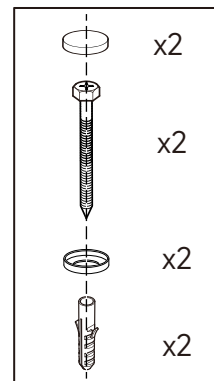

Basin cabinet-MUMUV614-AB YH6513-100CM

Main cabinet -Installation guide

Accessories

Tools

Not included

Installation

7

8