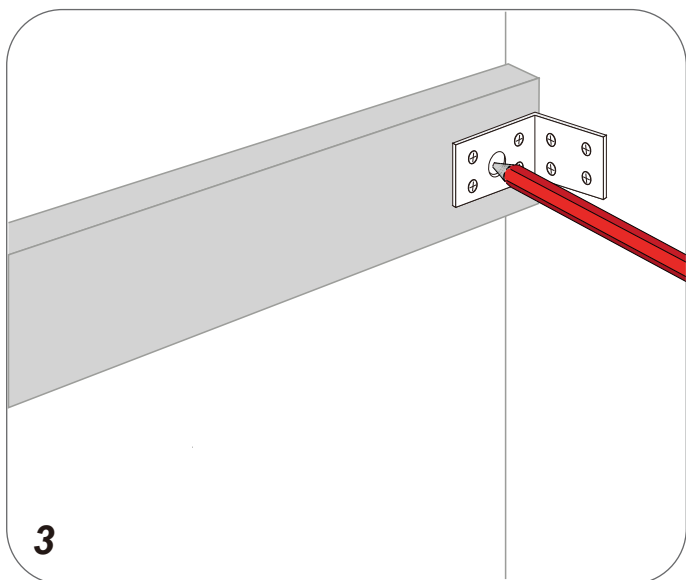

Basin cabinet-MUMUV614-AB YH6513-100CM

Main cabinet -Installation guide

Accessories

Tools

Not included

Installation

7

8

9

10

11

12

80%

13

14

Basin -Installation guide