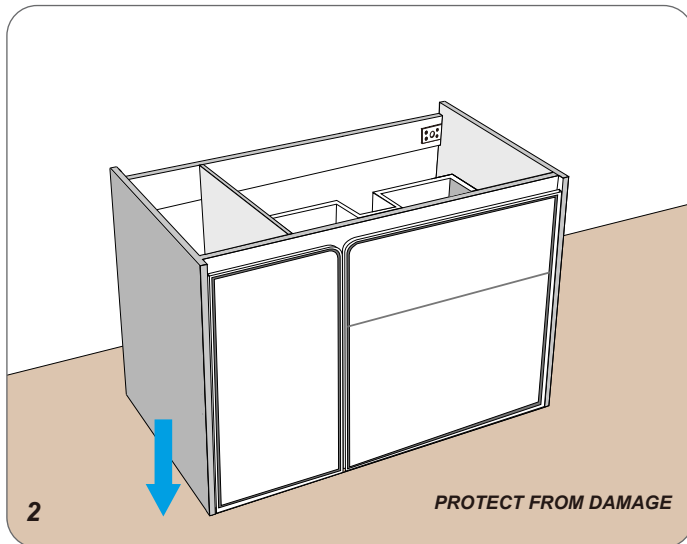

Basin cabinet-MUMUV614-AB YH6513-100CM

Main cabinet -Installation guide

Accessories

Tools

Not included

Installation

7

8

9

10

11

12

80%

13

14

Basin -Installation guide