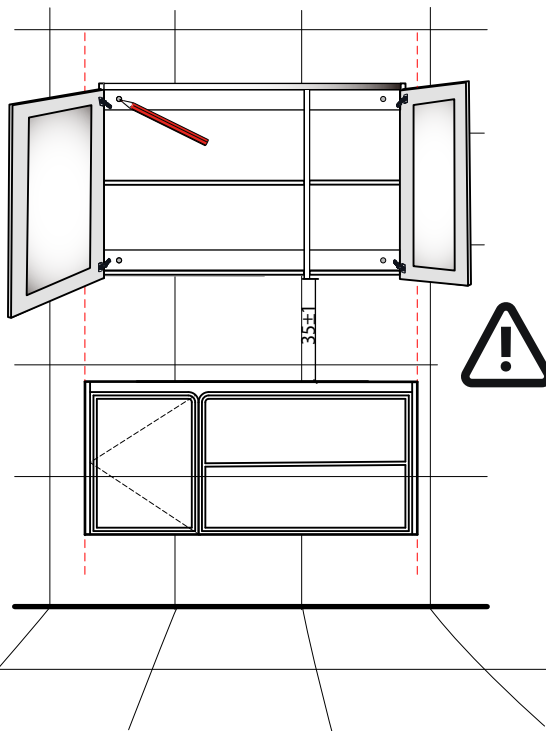

Basin cabinet-MUMUV614-AB YH6513-100CM

Main cabinet -Installation guide

Accessories

Tools

Not included

Installation

7

8

9

10

11

12

80%

13

14

Basin -Installation guide