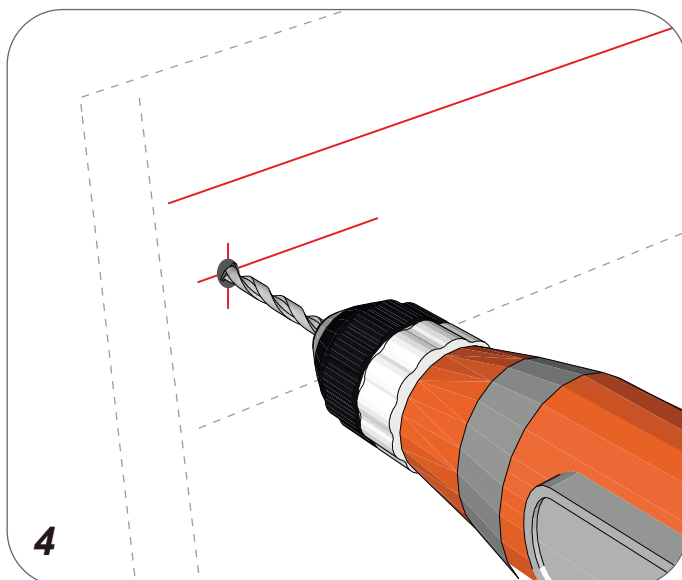

Basin cabinet-MUMUV614-AB YH6513-100CM

Main cabinet -Installation guide

Accessories

Tools

Not included

Installation

7

8

9

10

11

12

80%

13

14

Basin -Installation guide