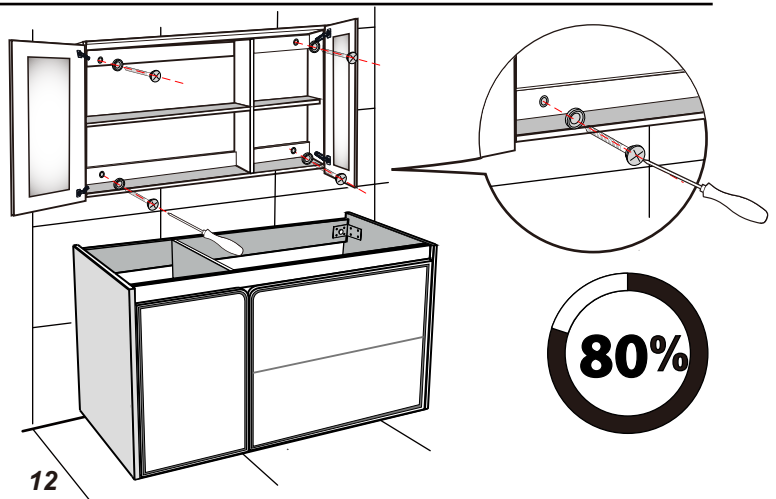

Basin cabinet-MUMUV614-AB YH6513-100CM

Main cabinet -Installation guide

Accessories

Tools

Not included

Installation

7

8

9

10

11

12

80%

13

14

Basin -Installation guide