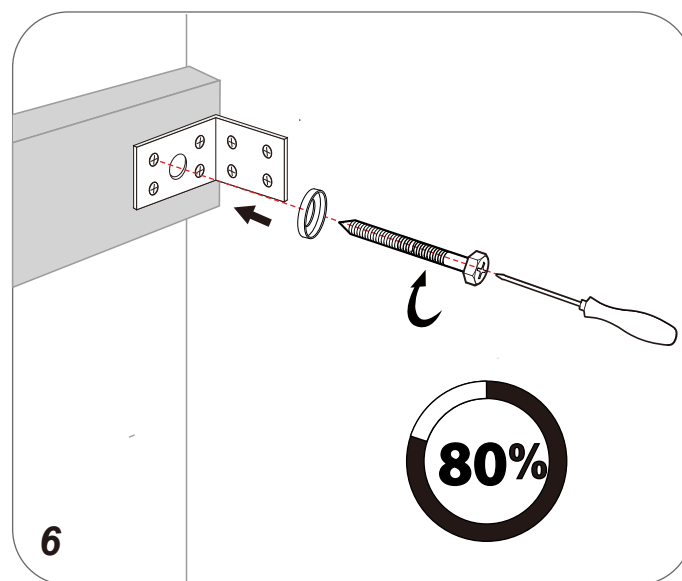

Basin cabinet-MUMUV614-AB YH6513-100CM

Main cabinet -Installation guide

Accessories

Tools

Not included

Installation

7

8

9

10

11

12

80%

13

14

Basin -Installation guide