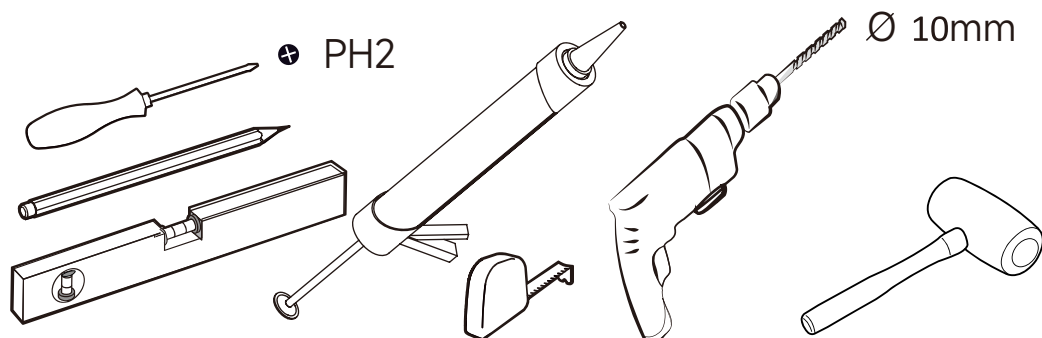

Basin cabinet-MUMUV614-AB YH6513-100CM

Main cabinet -Installation guide

Accessories

Tools

Not included

Installation

7

8