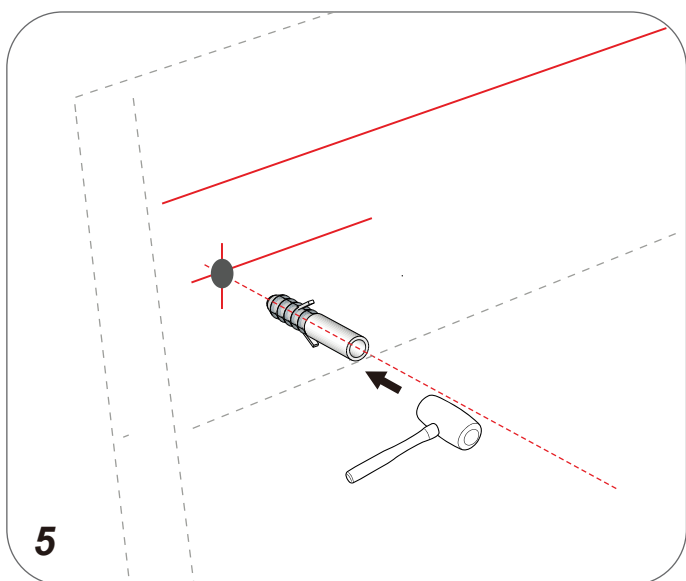

Basin cabinet-MUMUV614-AB YH6513-100CM

Main cabinet -Installation guide

Accessories

Tools

Not included

Installation

7

8

9

10

11

12

80%

13

14

Basin -Installation guide