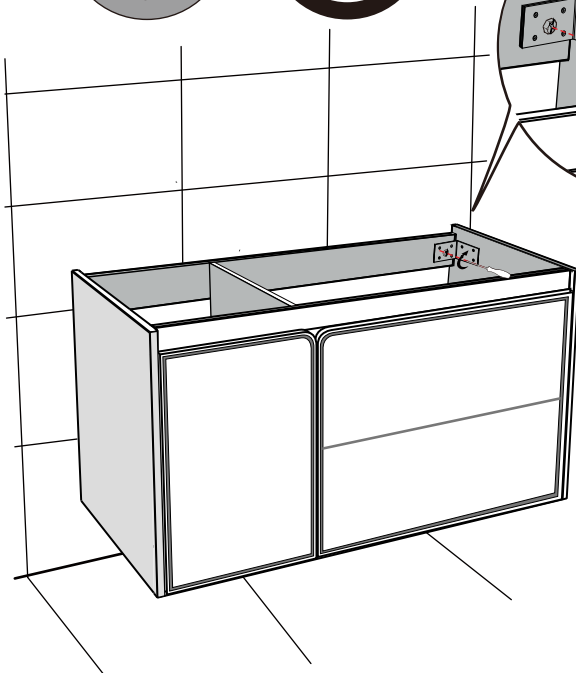

Basin cabinet-MUMUV614-AB YH6513-100CM

Main cabinet -Installation guide

Accessories

Tools

Not included

Installation

7

8

9

10

11

12

80%

13

14

Basin -Installation guide