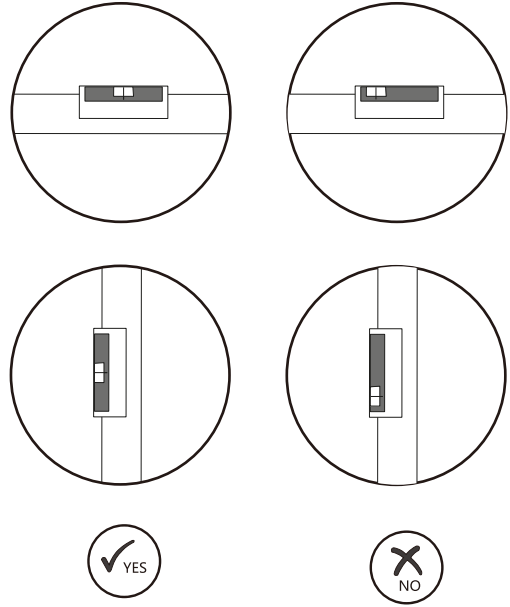

Basin cabinet-MUMUV615-AB YH6003-80CM

Main cabinet -Installation guide

Accessories

Tools

Not included

Installation

7

8

9

10

11

12

13

14

Basin -Installation guide