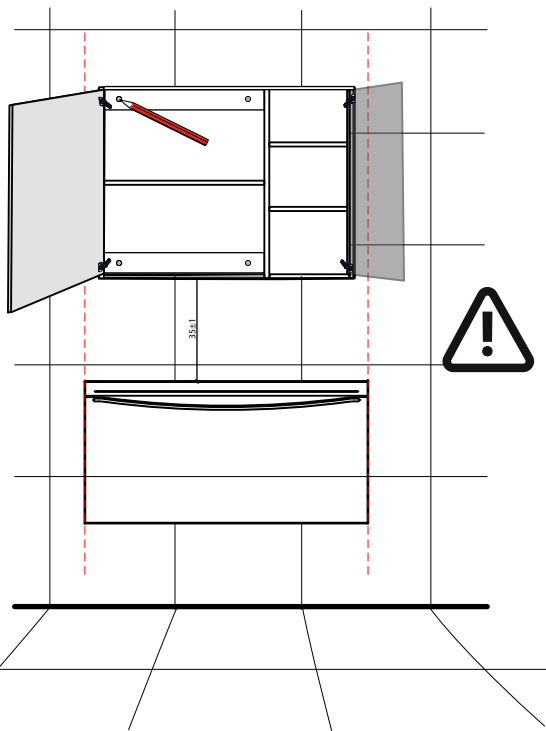

Basin cabinet-MUMUV615-AB YH6003-80CM

Main cabinet -Installation guide

Accessories

Tools

Not included

Installation

7

8

9

10

11

12

13

14

Basin -Installation guide