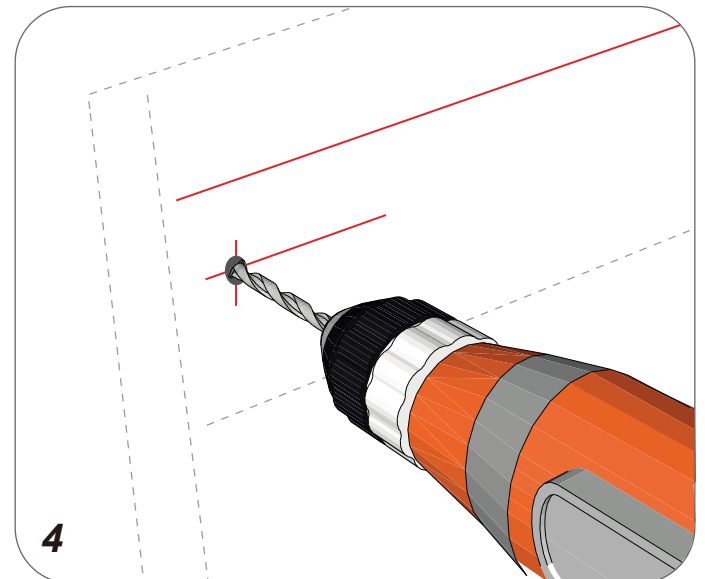

Basin cabinet-MUMUV615-AB YH6003-80CM

Main cabinet -Installation guide

Accessories

Tools

Not included

Installation

7

8