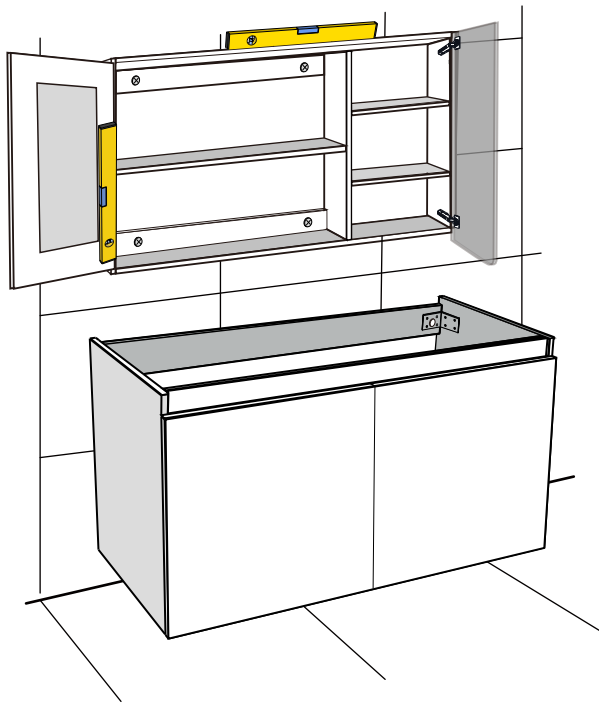

Basin cabinet-MUMUV615-AB YH6003-80CM

Main cabinet -Installation guide

Accessories

Tools

Not included

Installation

7

8

9

10

11

12

13

14

Basin -Installation guide