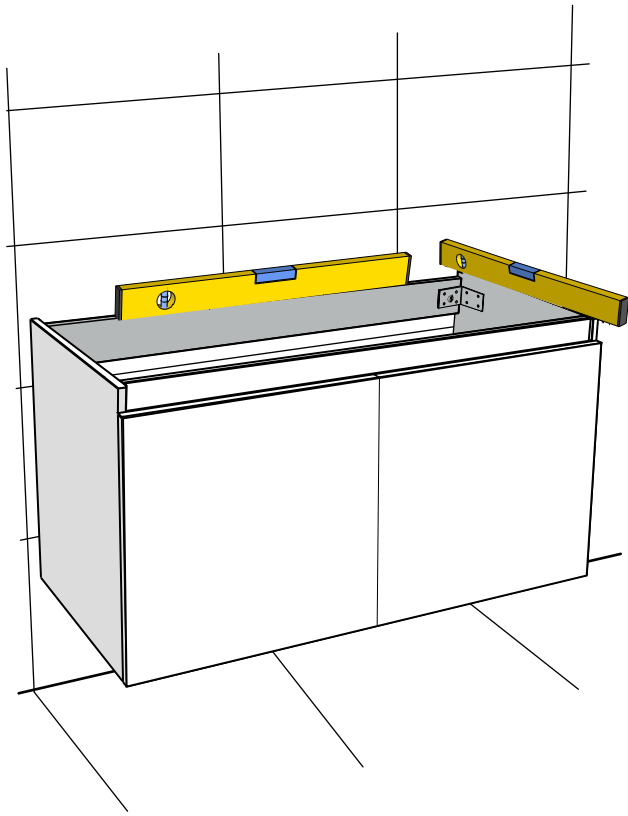

Basin cabinet-MUMUV615-AB YH6003-80CM

Main cabinet -Installation guide

Accessories

Tools

Not included

Installation

7

8

9

10

11

12

13

14

Basin -Installation guide