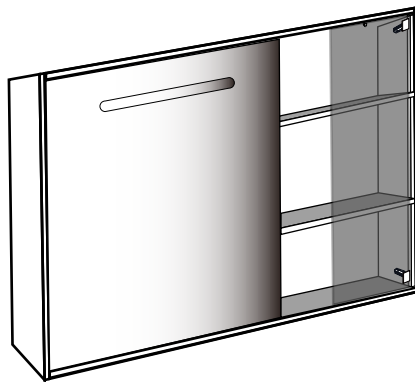

Basin cabinet-MUMUV615-AB YH6003-80CM

Main cabinet -Installation guide

Accessories

Tools

Not included

Installation

7

8

9

10

11

12

13

14

Basin -Installation guide