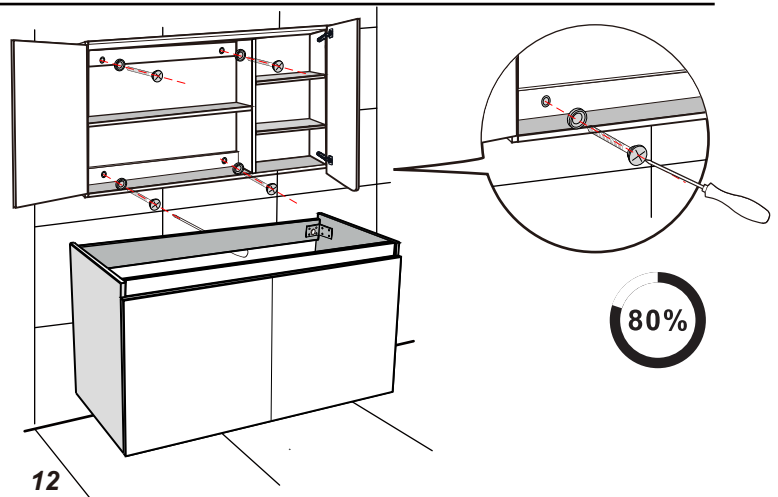

Basin cabinet-MUMUV615-AB YH6003-80CM

Main cabinet -Installation guide

Accessories

Tools

Not included

Installation

7

8

9

10

11

12

13

14

Basin -Installation guide