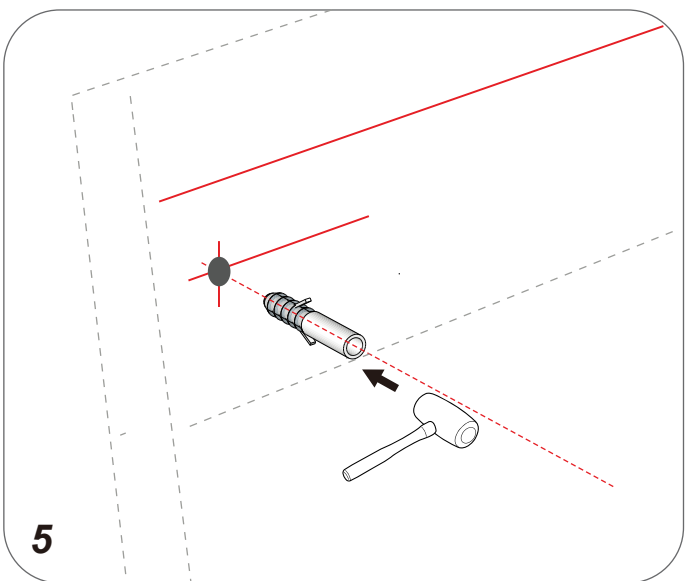

Basin cabinet-MUMUV615-AB YH6003-80CM

Main cabinet -Installation guide

Accessories

Tools

Not included

Installation

7

8