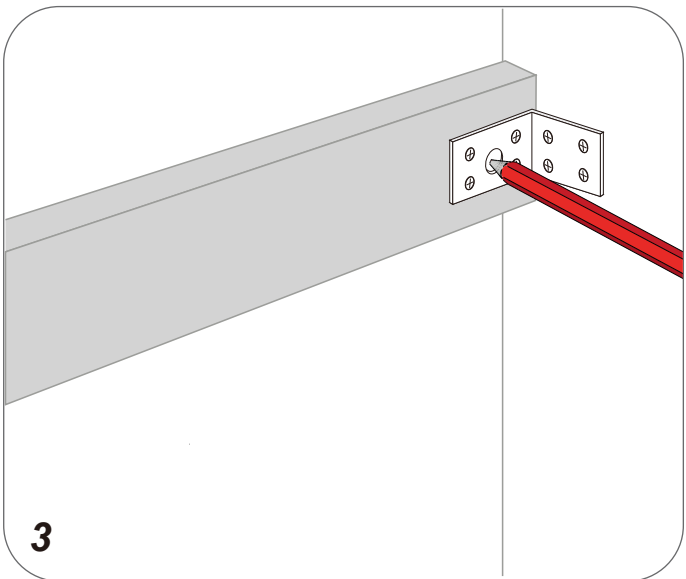

Basin cabinet-MUMUV615-AB YH6003-80CM

Main cabinet -Installation guide

Accessories

Tools

Not included

Installation

7

8

9

10

11

12

13

14

Basin -Installation guide