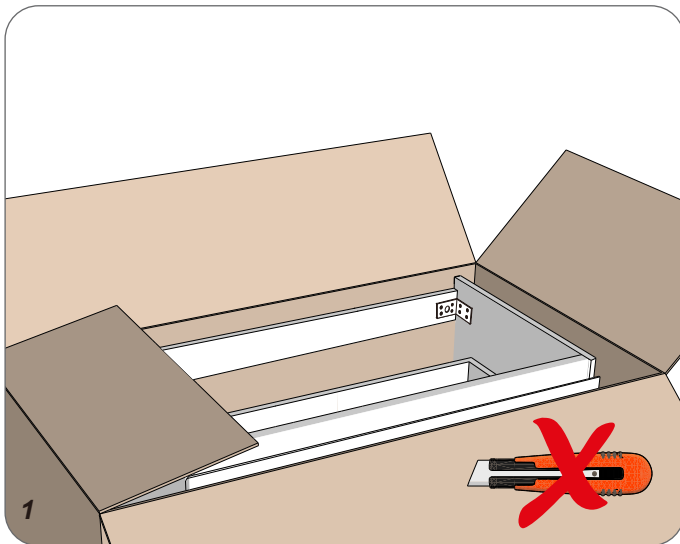

Basin cabinet-MUMUV615-AB YH6003-80CM

Main cabinet -Installation guide

Accessories

Tools

Not included

Installation

7

8

9

10

11

12

13

14

Basin -Installation guide