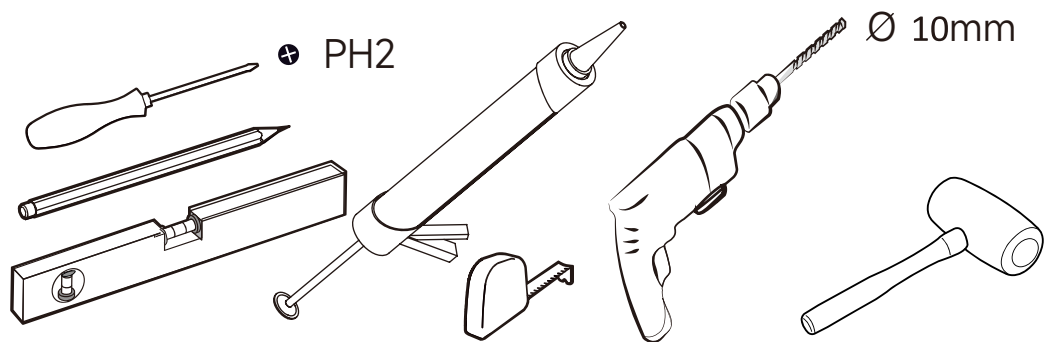

Basin cabinet-MUMUV615-AB YH6003-80CM

Main cabinet -Installation guide

Accessories

Tools

Not included

Installation

7

8