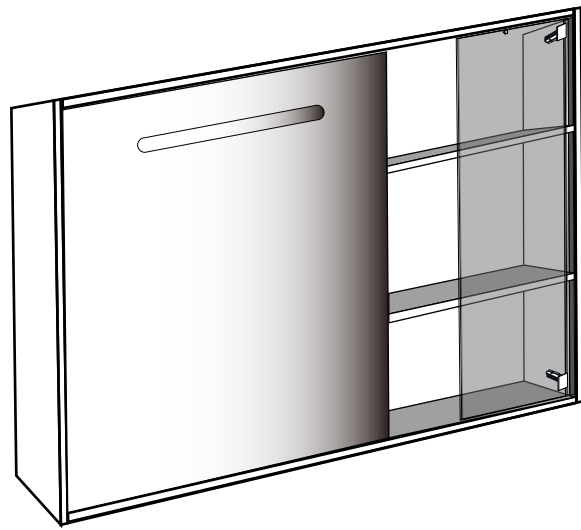

Basin cabinet-MUMUV615-AB YH6003-80CM

Main cabinet -Installation guide

Accessories

Tools

Not included

Installation

7

8

9

10

11

12

13

14

Basin -Installation guide