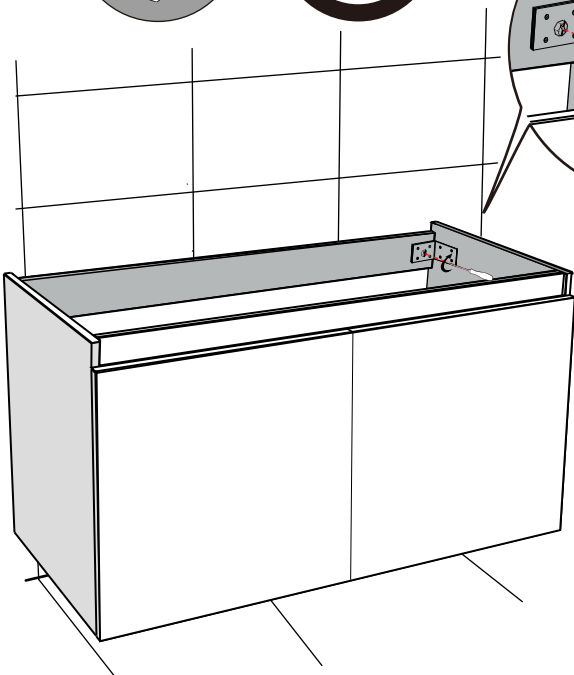

Basin cabinet-MUMUV615-AB YH6003-80CM

Main cabinet -Installation guide

Accessories

Tools

Not included

Installation

7

8

9

10

11

12

13

14

Basin -Installation guide