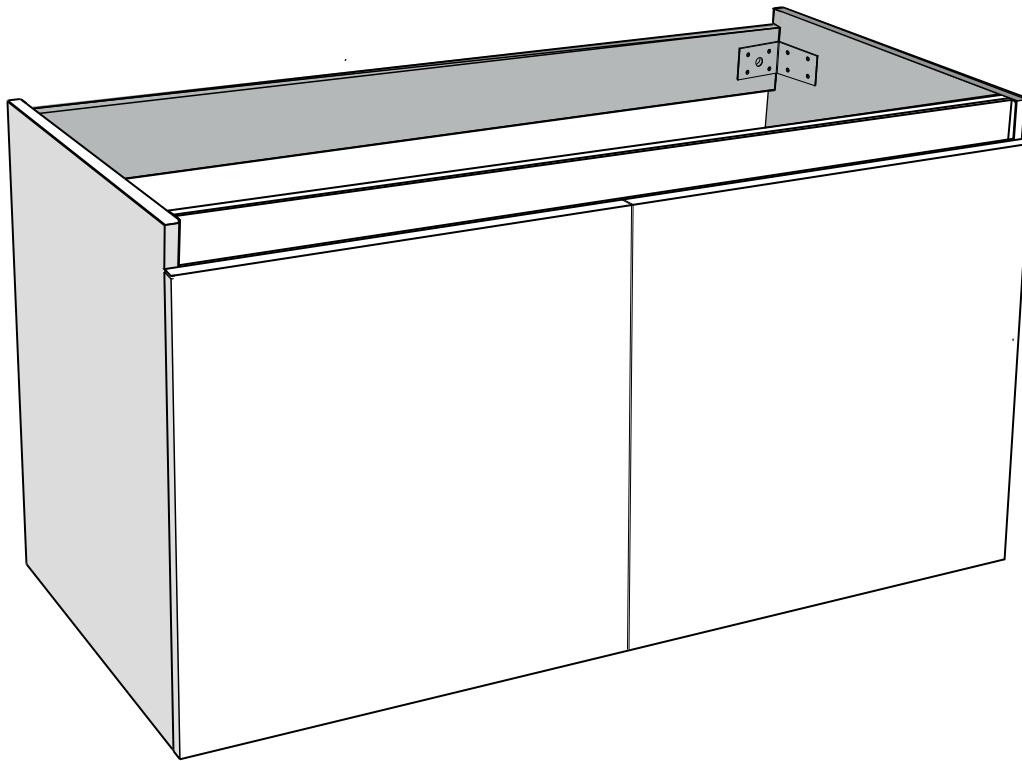

Basin cabinet-MUMUV615-AB YH6003-80CM

Main cabinet -Installation guide

Accessories

Tools

Not included

Installation

7

8

9

10

11

12

13

14

Basin -Installation guide