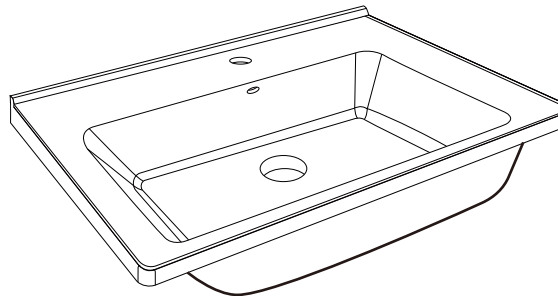

Basin cabinet-MUMUV615-AB YH6003-80CM

Main cabinet -Installation guide

Accessories

Tools

Not included

Installation

7

8