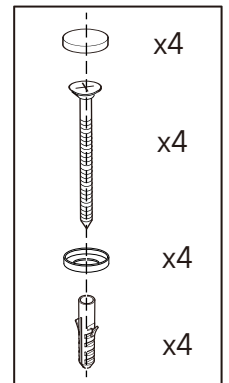

Basin cabinet-MUMUV615-AB YH6003-80CM

Main cabinet -Installation guide

Accessories

Tools

Not included

Installation

7

8