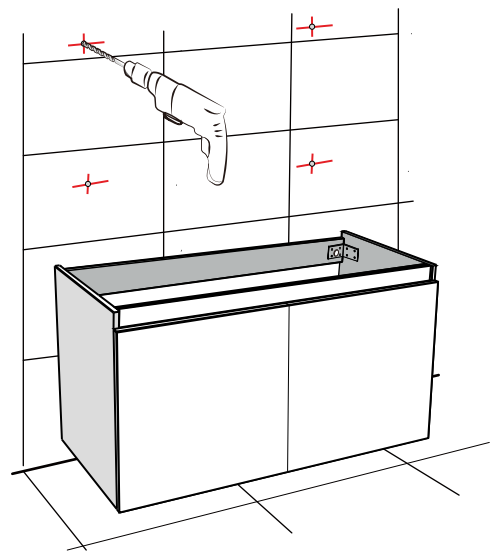

Basin cabinet-MUMUV615-AB YH6003-80CM

Main cabinet -Installation guide

Accessories

Tools

Not included

Installation

7

8